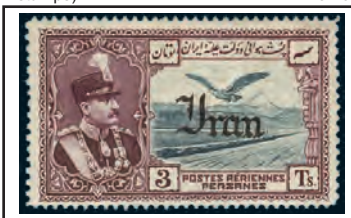

2483. ★ C51-67, Cpl Airmail set, fresh, F-VF, LH. 585.00

2484. ☒ Interesting group of 6 covers from the 1930's with a variety of stamps & postmarks. Five covers have corner cards & 2 still have original enclosures. Mostly VG-F+ Est 75.00+

IRAQ:

2485. ☒ 2 (2), 4, 8; Also Gr. Britain #199, Tied on 1929 Croydon to Karachi FFC (Croydon to Baghdad leg). F, small edge tear. Very attractive. . . . . Est 100.00+
2486. ☒ 7, Tied on 1927 Iraq to India FFC. Has boxed "IRAQ TO INDIA / BY LIGHT AEROPLANE / WITH MESSRS STACK & LEETE" cachet. VF . . . . . Est 135.00+
2487. ☒ 7-9, Each tied by Baghdad 27 Sept 1926 CDS's on separate FFC's with boxed "BY AIR / IRAQ TO GREAT BRITAIN / WITH ALAN COBHAN" cachets. Each with London rec backstamps. VF. Scarce group (3 covers) . . . . . Est 200.00+
2488. ○ 61-78, F-VF 59.75
2489. ★ C36, One Dinar. VF, NH 65.00
2490. ★ O55-69, F-VF. 71.40
2491. ☒ O285, Top margin block with an interesting variety. The overprint on LL stamps faces LEFT, on other stamps faces right. VF . . . . . Est 40.00+