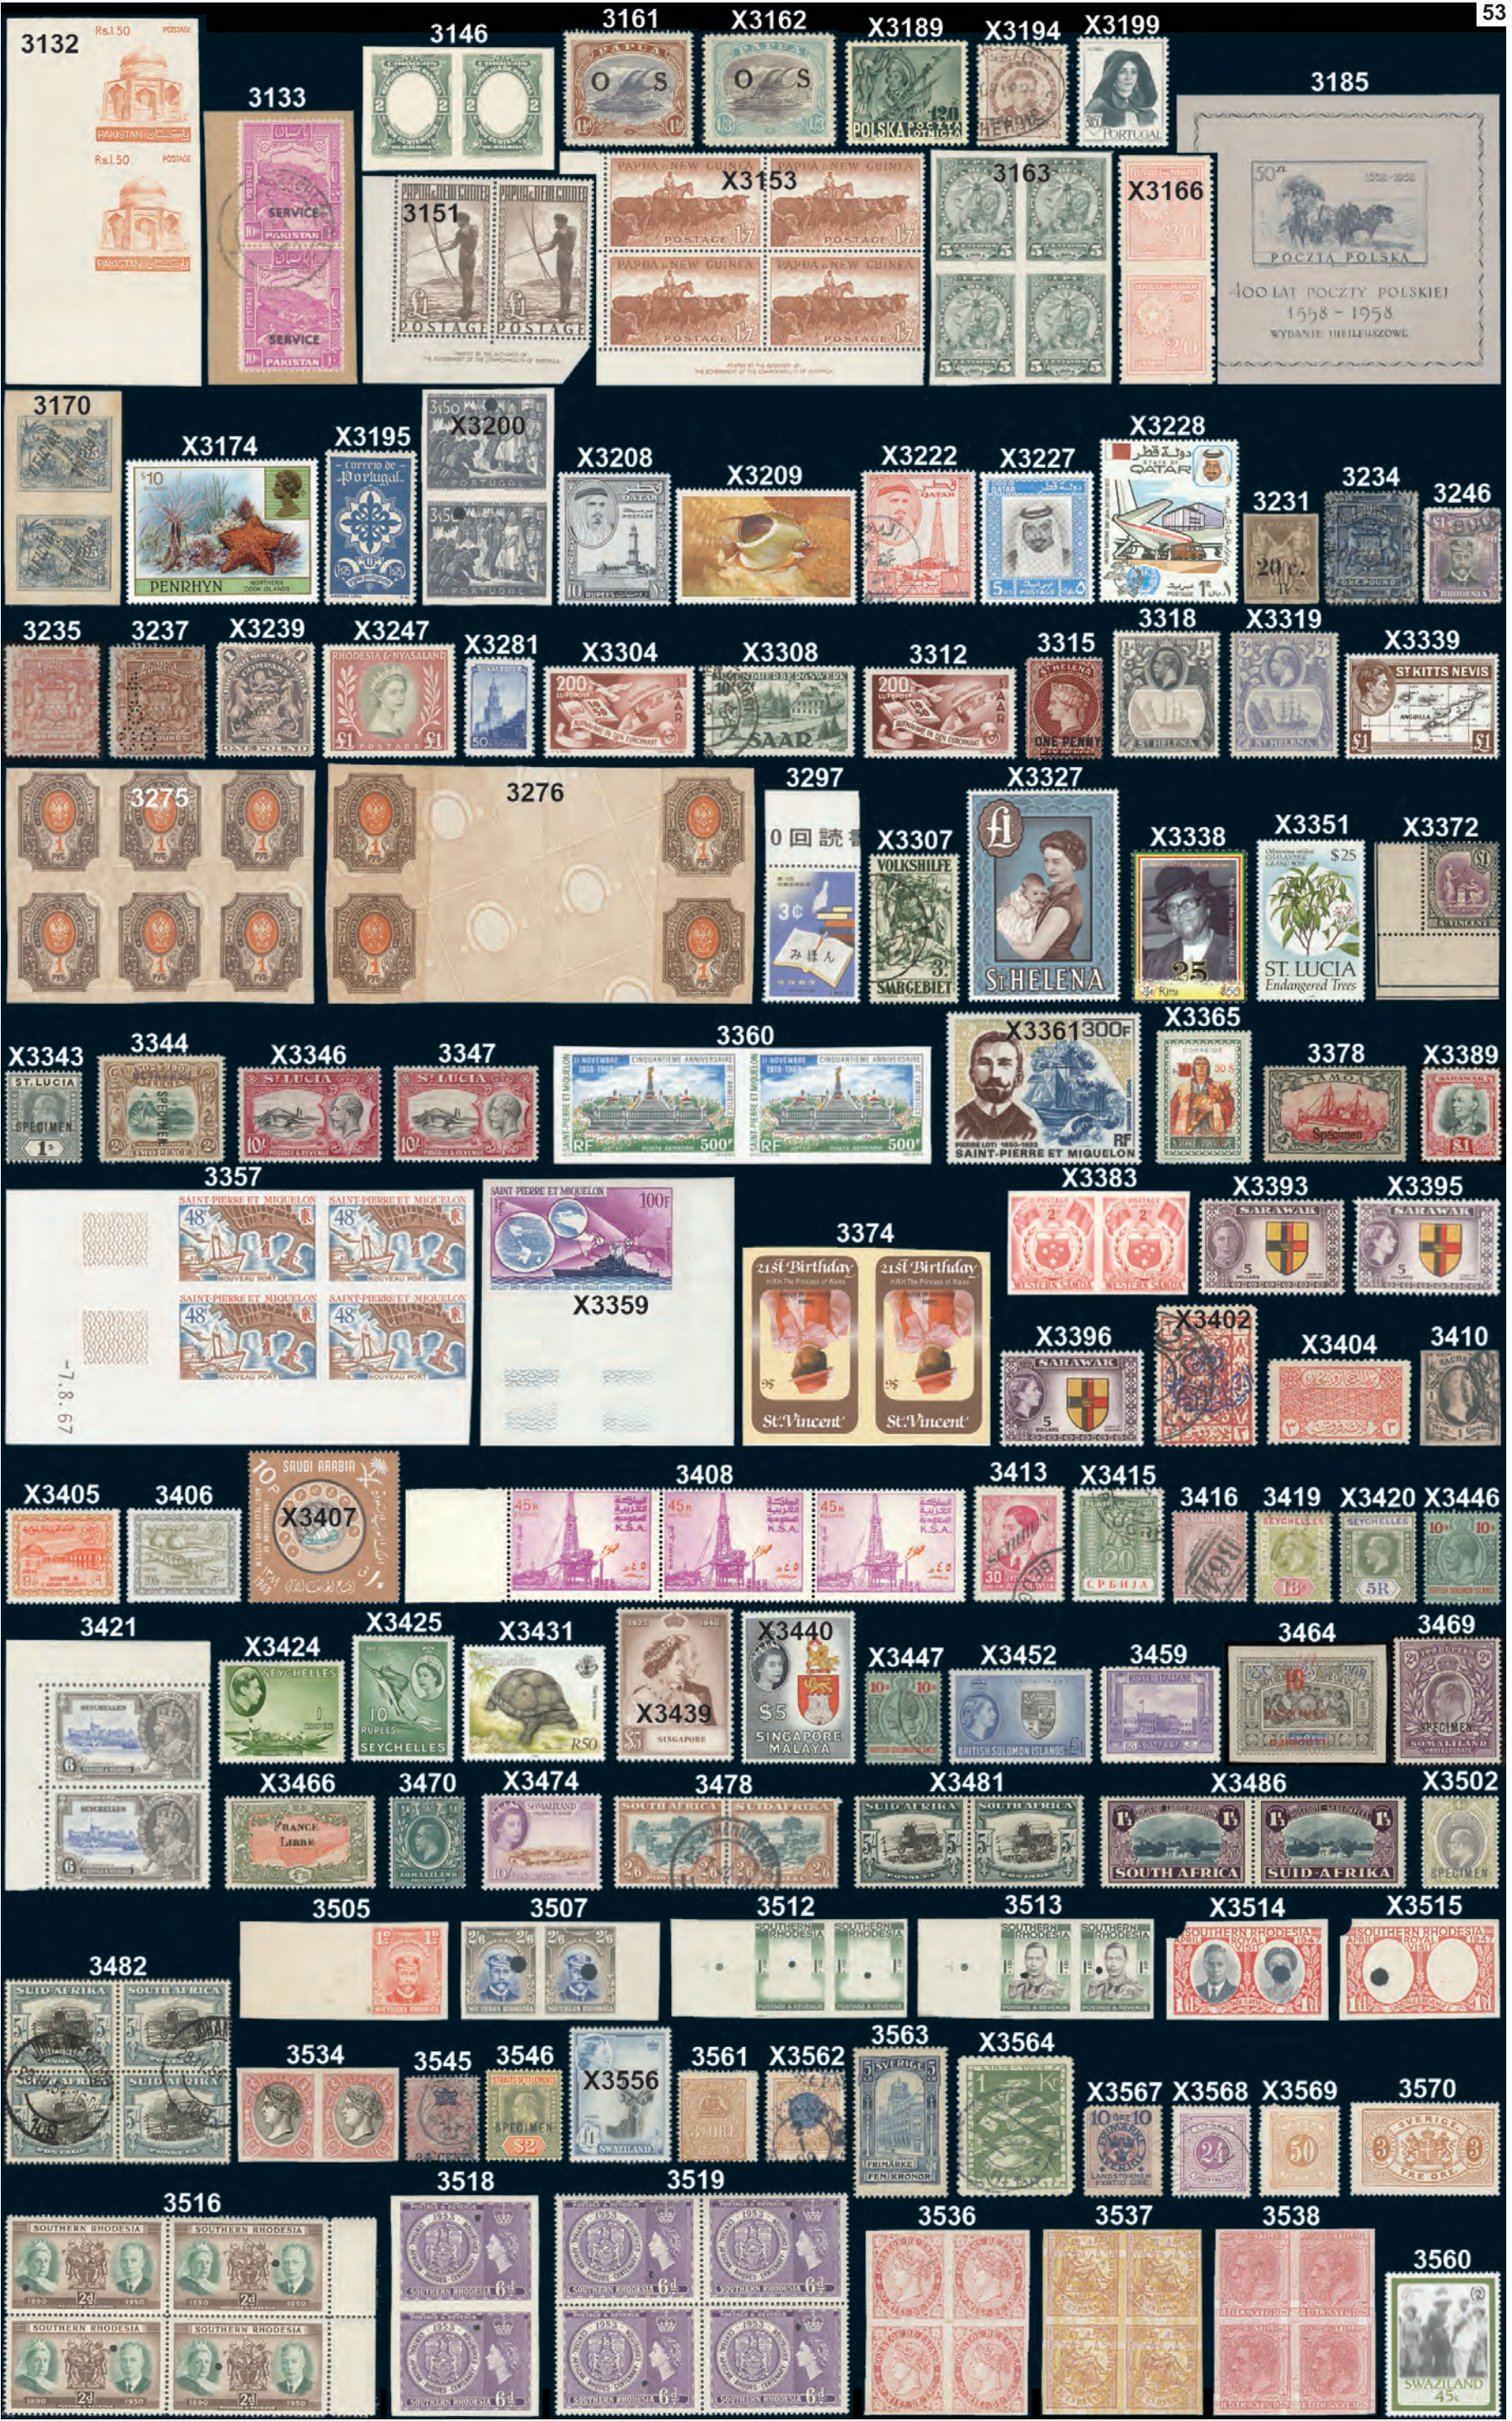

## SARAWAK:

3387. ★ 8-20, Sir Charles Johnson Brooke set up to 50¢. F-VF. .... 626.50

3388. ○ 50-70, Cpl Brooke set to \$1. F-VF ..... 344.00

3389. ★ 94-108, F-VF ..... 1

LOT 3384

LOT 3385

LOT 3504

SARDINIA: