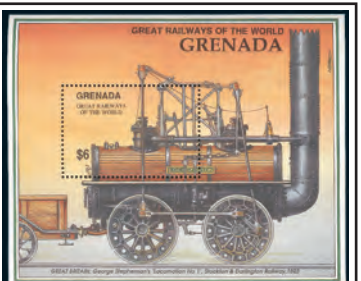

GRENADA MINT NH COLLECTION 1958-1992:
449. ★ 184/2052, etc. Binder full with a beautiful coll neatly displayed on stockcards. Neating completion for these years. Has a tremendous range of cpl sets, souvenir/miniature sheets, etc. Loaded with all kinds of popular topicals incl transportation, sports, space, flowers, paintings, Disney, Royalty, sealife, baseball, etc. F-VF, NH. 2022 Scott $3,500+ (1,900+) . . . . . Est 1,250.00+