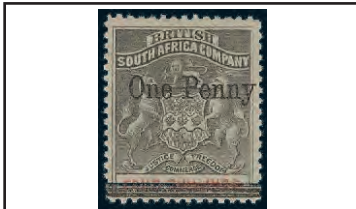

3238. ★ 41, Scarce surcharge. VF, OG **325.00**

3239. ★ 59/72, Eight diff Arms issues from 1/2d up to £1 all with "SPECIMEN" overprints (one is perforated 'SPECIMEN'). VG-VF, HH . . . . . **Est 225.00+**