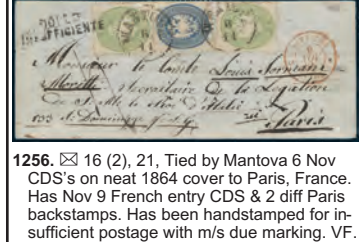

1257. ★ 19, Rare mint 15s Yellow Brown, rich colour, fresh. F, OG, LH. Has been pencil signed by A. Diena & with his 1960 Certificate plus 2020 Dr. Ferchenbauer Certificate. A WORLD CLASS RARITY..... 11,500.00