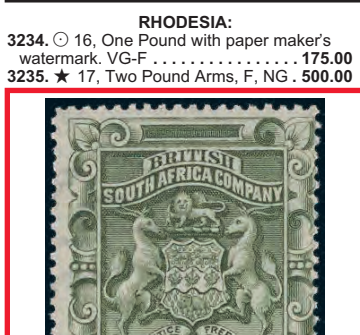

3236. ★ 18, Scarce unused £5 Arms, fresh rich colour, showing paper maker's watermark. F. From the Waterlow printer's archive which was affected by bombings during WWII causing the stamp to have no gum. Has 2014 Ceremuga Certificate. . . . **1,775.00**

3237. ★ 19, Ten Pound high value with perfin. F, NG. Cat $3,000 . . . . . **Est 150.00+**