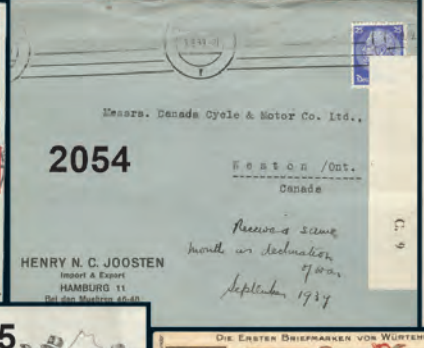

- 2143

LOT 2218

LOT 2220

LOT 2411

GERMANY Continued

2142. C40, Tied by Graf Zeppelin 25 July 1931 "on board" cancel on each Polar Flight Zeppelin postcard. Nice markings. The postcard has b/w real photo of the Graf Zeppelin landing & releasing its water tanks. Addr to Sweden with Stockholm & Visby cancels. Uncommon destination. VF ... Est 375.00+