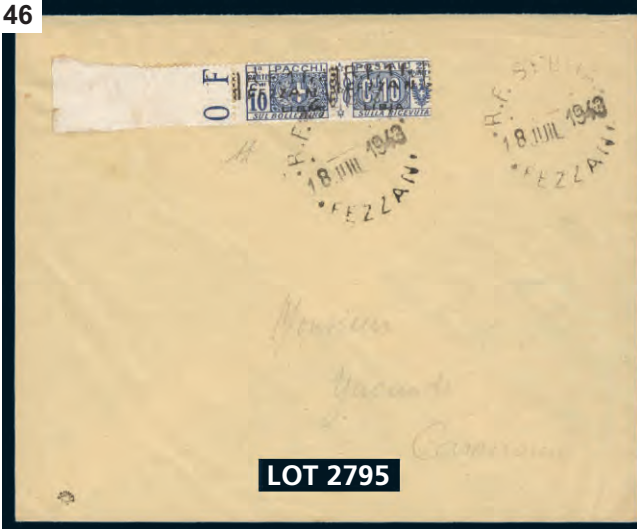

LOT 2795

LIBERIA:
2779. ★ 312, Ashmun 5¢ set of 11 imperf Progressive Colour Proofs with "SPECIMEN" overprints. VF, NH. . . . . **Est 35.00+**
2780. 田★ 368-70, C114-7. Cpl mint set of 1958 European Visit issue. Each in matching LL IMPERFORATE inscription blocks with Country Names. VF, NH . . . . . **Est 65.00+**
2781. 田★ 369, European Tour 1958 vert block of 6 IMPERF HORIZONTALLY. Also PRE-PRINTING PAPER FOLD running vertically through 3 left stamps. VF, NH. . . **Est 100.00+**
2782. ★ 393-4, C128-9, Stamp Centenary set incl 2 PROGRESSIVE COLOUR PROOFS of each stamp; plus PERF & IMPERF souvenir sheets. (Imperf sheet Cats $50 alone in Sanabria.) VF, NH. Nice Stamp on Stamp topicals . . . . . **Est 75.00+**
2783. ○ 853a-7j, Coll of 50 diff Boy Scout topicals. VF **44.00**